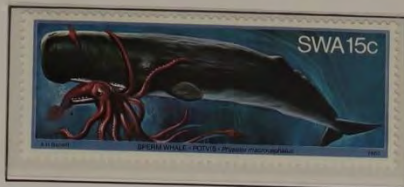

SOUTH WEST AFRICA

1980