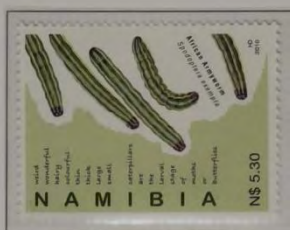

NAMIBIA

21.3.2010

18.6.2010

1.10.2010