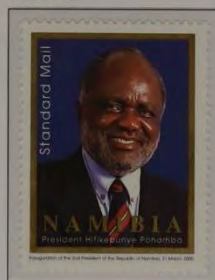

NAMIBIA

14.4.2005

23.2.2005

22.7.2005

21.3.2005

2.8.2005