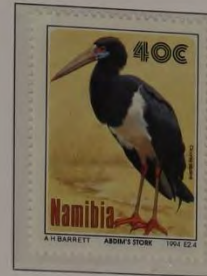

NAMIBIA

8.4.1994

3.6.1994

5.8.1994