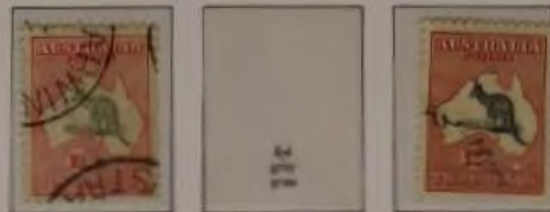

£1
 brown and blue
 braun und blau

£2
 black and rose
 schwarz und rose

1913 *£75.-*

£

1914

£

£70.-

AUSTRALIA

1914-'15. Wm. small crown

1915-'28. Wm. narrow crown

L100 *L100*

AUSTRALIA

1929-30. Wm. small multiple crown

£ 110- £ 500- £ 750-

1931-35. Wm. Co of A

£ 150- £ £ 600-

AUSTRALIA

1914-24. Wm. small crown

AUSTRALIA

1915-24. Wm. large multiple crown

1924 No wm.

1926-30. Wm. small multiple crown

AUSTRALIA

1931-'36. Wm. C of A