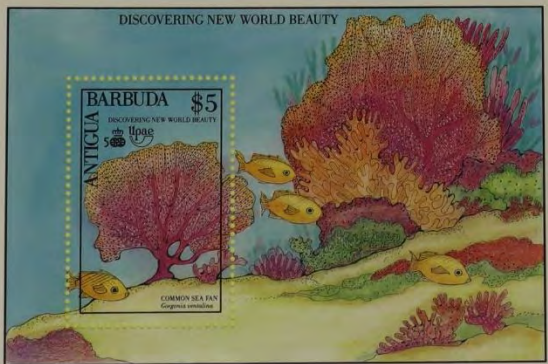

ANTIGUA & BARBUDA

ANTIGUA & BARBUDA

1992 6/10/92

1994 1913-1923

HONG KONG '94 February 18-21, 1994

Antigua & Barbuda 40¢

Antigua & Barbuda 40¢

Antigua & Barbuda 40¢

Antigua & Barbuda 40¢

Antigua & Barbuda 40¢

Antigua & Barbuda 40¢

Terra-Cotta Figures, Qin Dynasty

1994 2066-2071

1995 2197 - 2208 + block 321

1996 2382 - 2385 + block 365

1997 blok 358+359

1998 2667-2672 + block 387

UNDERSEA LIFE

BLACK-CAPPED GRAMMA

1999 2861 →

+ block 416

1999 2969-3096 + blok 431

HOKUSAI

<p>ANTIGUA • BARBUDA \$1.65</p>	<p>ANTIGUA • BARBUDA \$1.65</p>
<p>ANTIGUA • BARBUDA \$1.65</p>	<p>ANTIGUA • BARBUDA \$1.65</p>
<p>ANTIGUA • BARBUDA \$1.65</p>	<p>ANTIGUA • BARBUDA \$1.65</p>

25 januari 2012 blok 695

31 August 2015 *Wicki FLM*

The image features a large movie poster for 'Change of Habit' and a postage stamp. The poster has a black background with a large, close-up portrait of Elvis Presley. In the top left corner of the poster is the 'Elvis' logo. Text on the poster includes 'ELVIS' FINAL MOVIE CHANGE OF HABIT', 'NOVEMBER 10, 1969', and 'Change of Habit opens nationally, marking the end of Elvis' film career.' The postage stamp, located in the bottom left of the poster area, is valued at \$10 and features a smaller image of Elvis Presley. The stamp text includes 'ELVIS' FINAL MOVIE CHANGE OF HABIT', '\$10', and 'ANTIGUA & BARBUDA'. A signature 'Elvis Presley' is visible in the bottom right of the poster area.