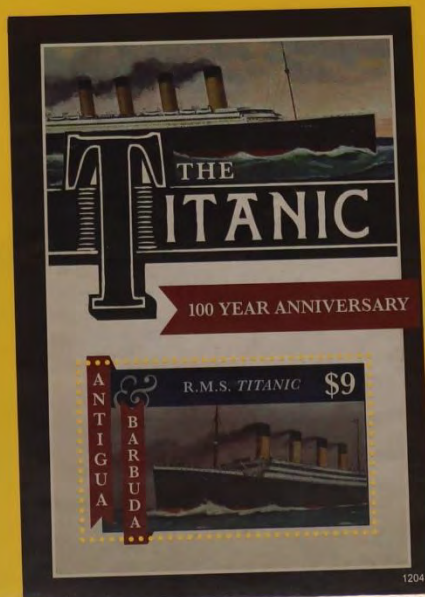

water Pokémon

2004 4029-6032

2004 41753

2006 4384 → + b66k 633

29 jul 2008 4597-4597

**50 Years
of
Space
Exploration
and
Satellites**

Vanguard I
Launched
March 17, 1958

Antigua & Barbuda \$1.50	Antigua & Barbuda \$1.50	Antigua & Barbuda \$1.50
Antigua & Barbuda \$1.50	Antigua & Barbuda \$1.50	Antigua & Barbuda \$1.50

25 januari 2012 blok 695

31 August 2015 *Wicki FLM*

The image features a large movie poster for 'Change of Habit' and a postage stamp. The poster has a black background with a large, close-up portrait of Elvis Presley. In the top left corner of the poster is the 'Elvis' logo. Text on the poster includes 'ELVIS' FINAL MOVIE CHANGE OF HABIT', 'NOVEMBER 10, 1969', and 'Change of Habit opens nationally, marking the end of Elvis' film career.' The postage stamp, located in the bottom left of the poster area, is valued at \$10 and features a smaller image of Elvis Presley. The stamp text includes 'ELVIS' FINAL MOVIE CHANGE OF HABIT', '\$10', and 'ANTIGUA & BARBUDA'. A signature 'Elvis Presley' is visible in the bottom right of the poster area.