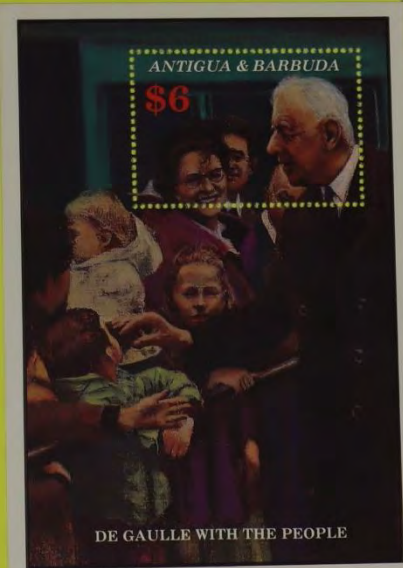

ANTIGUA & BARBUDA

ANTIGUA & BARBUDA

1992 6/10/92

1994 1913-1923

HONG KONG '94 February 18-21, 1994

Antigua & Barbuda 40¢

Antigua & Barbuda 40¢

Antigua & Barbuda 40¢

Antigua & Barbuda 40¢

Antigua & Barbuda 40¢

Antigua & Barbuda 40¢

Terra-Cotta Figures, Qin Dynasty

1994 2066-2071

1995 2197 - 2208 + block 321

1996 2382 - 2385 + block 365

1997 blok 358+359

25 januari 2012 blok 695

31 August 2015 *Wicki FLM*

The image features a large movie poster for 'Change of Habit' and a postage stamp. The poster has a black background with a large, close-up portrait of Elvis Presley. In the top left corner of the poster is the 'Elvis' logo. Text on the poster includes 'ELVIS' FINAL MOVIE CHANGE OF HABIT', 'NOVEMBER 10, 1969', and 'Change of Habit opens nationally, marking the end of Elvis' film career.' The postage stamp, located in the bottom left of the poster area, is valued at \$10 and features a smaller image of Elvis Presley. The stamp text includes 'ELVIS' FINAL MOVIE CHANGE OF HABIT', '\$10', and 'ANTIGUA & BARBUDA'. A signature 'Elvis Presley' is visible in the bottom right of the poster area.