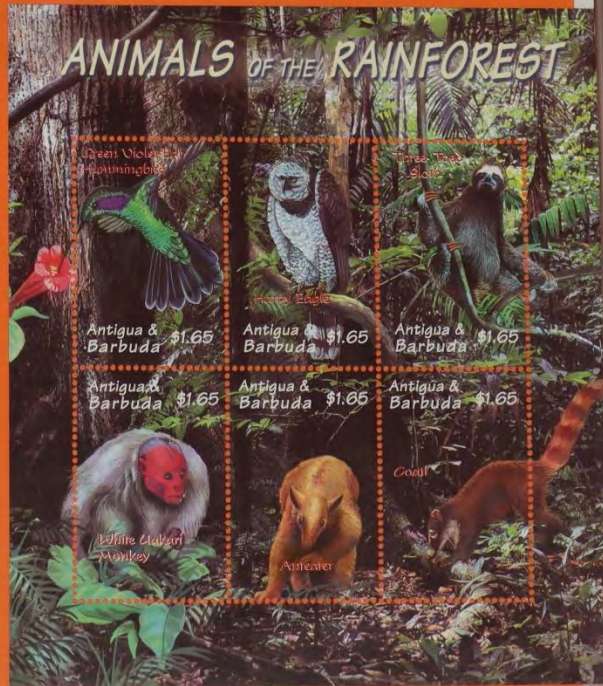

2000

block 473 + 474 3305 3310