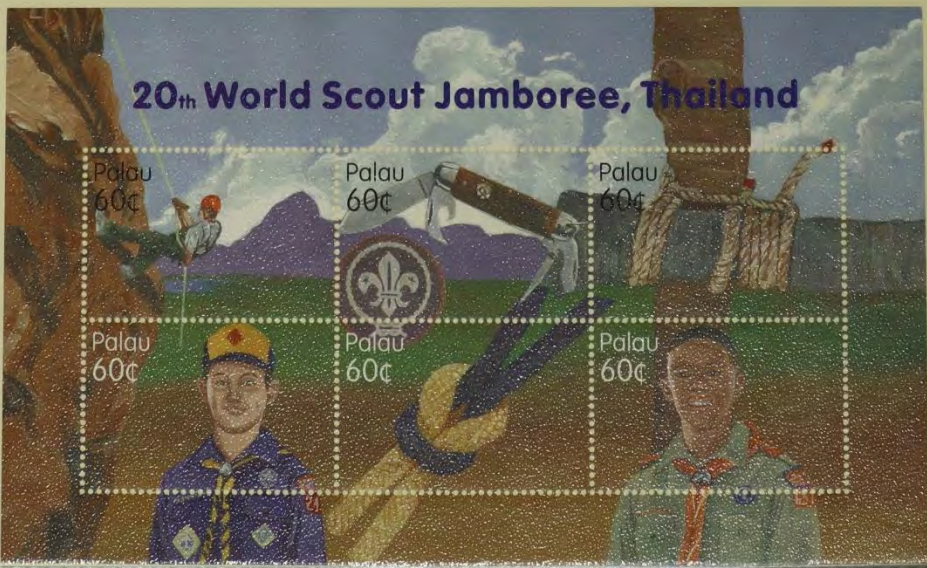

20th World Scout Jamboree, Thailand