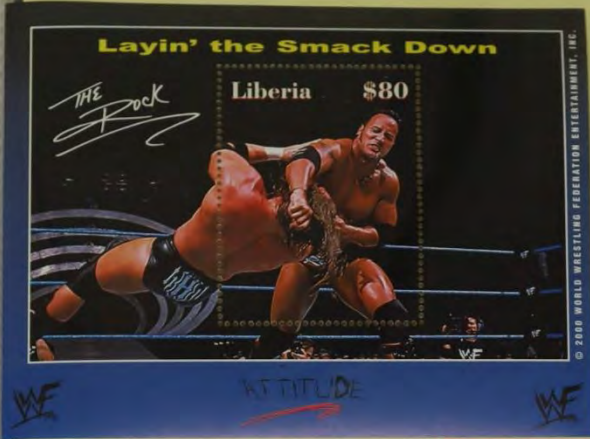

2000 2748-2756 + block 246