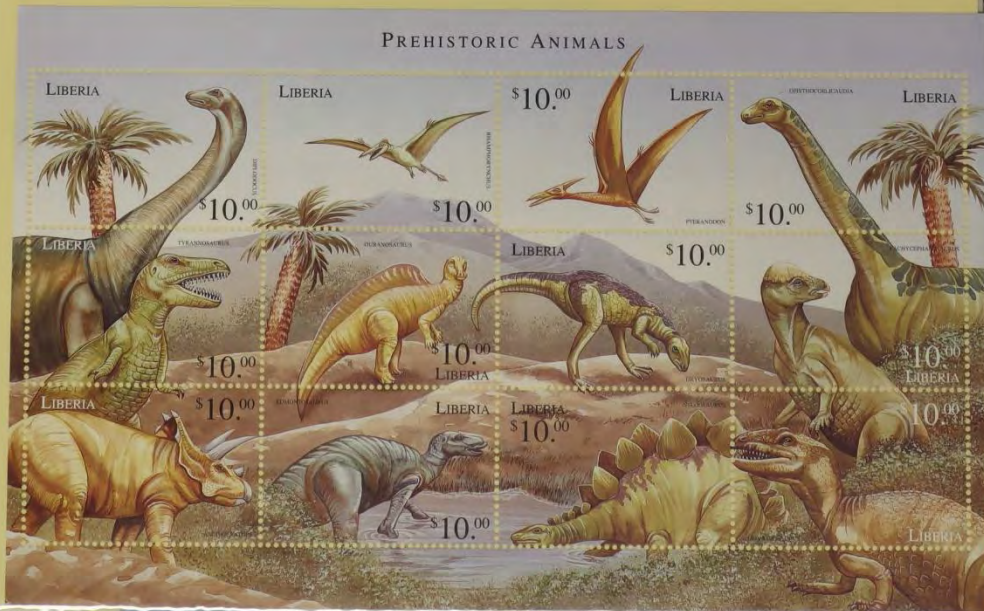

1999 2595-2606 + blok 236