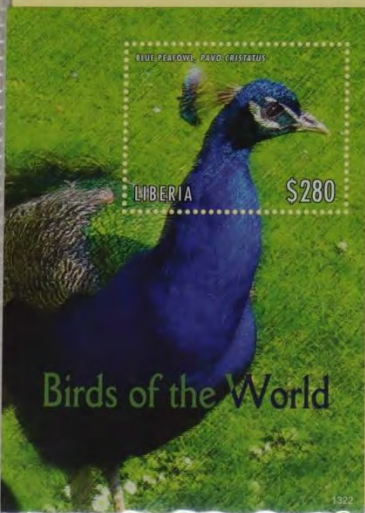

30 juli 2013 6284-6287 + blok 651