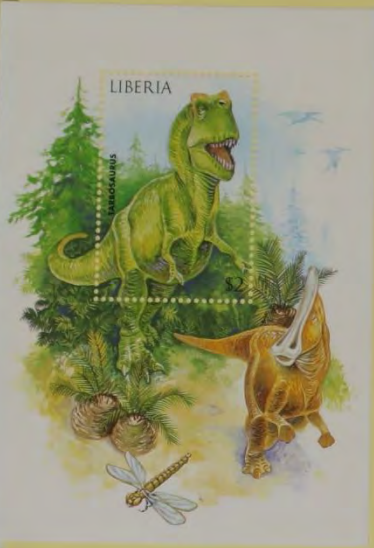

1999 2316-2323 + block 205