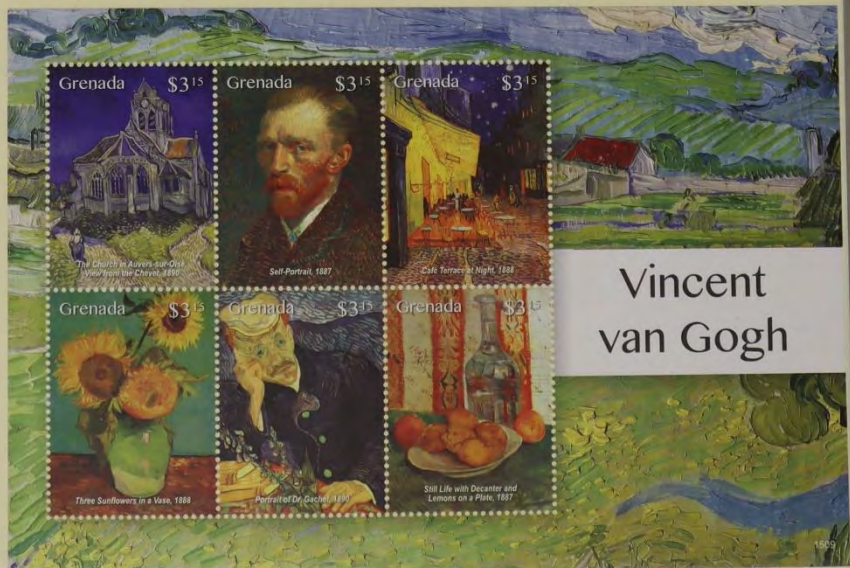

UKRAINE

2007 5880-5894

2011 slide 799 + 800

29 me' 2014 6785-6792 + bloc 867

28 mei 2015 7023-7028 + blok 890

Vincent van Gogh

21 december 2015 7156-7159 + block 903

Chinese Art

Qi Baishi

1947

GRENADA \$3.25 GRENADA \$3.25

GRENADA \$3.25 GRENADA \$3.25

Chinese Art

Chang Dai Chien

1934, an autumn day Eight album leaves
ink and colour on paper

26 Jun: 2017 7466-7471