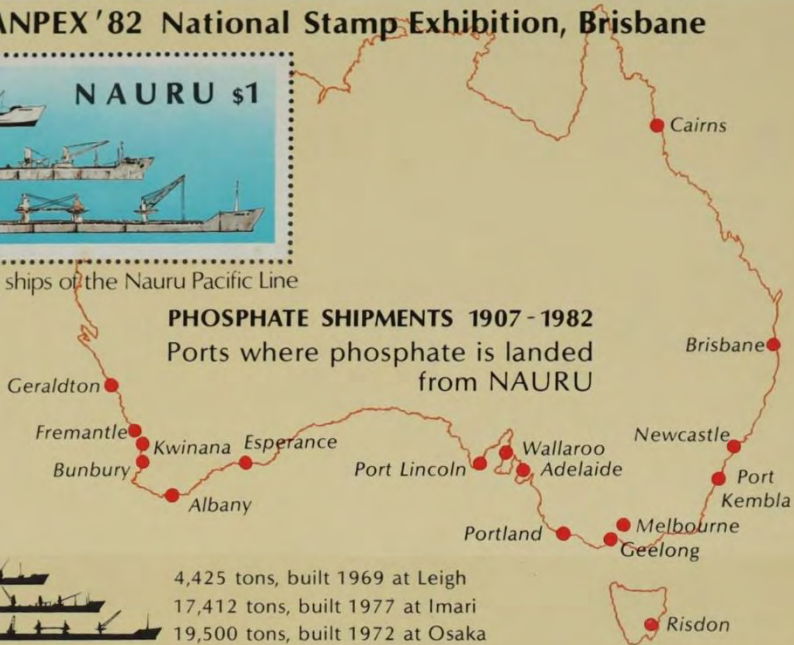

The Republic of Nauru

honours the Universal Postal Union

Centenary of the Universal Postal Union 1874 - 1974

Freedom of transit for mail throughout the world - a century of achievement through international co-operation

under construction

NAURU 25c

NAURU 25c

under construction

NAURU 40c

NAURU 40c

Souvenir of ANPEX '82 National Stamp Exhibition, Brisbane

Phosphate-carrying ships of the Nauru Pacific Line

PHOSPHATE SHIPMENTS 1907 - 1982
Ports where phosphate is landed from NAURU

MV. Eigamoiya		4,425 tons, built 1969 at Leigh
MV. Rosie D		17,412 tons, built 1977 at Imari
MV. Kolle D		19,500 tons, built 1972 at Osaka

MINIATURE SHEET No. 6

PRICE \$1

TH II ON HORSE PRINCE PHILIP

Souvenir of ANPEX '82 National Stamp Exhibition, Brisbane

Phosphate-carrying ships of the Nauru Pacific Line

PHOSPHATE SHIPMENTS 1907 - 1982
Ports where phosphate is landed from NAURU