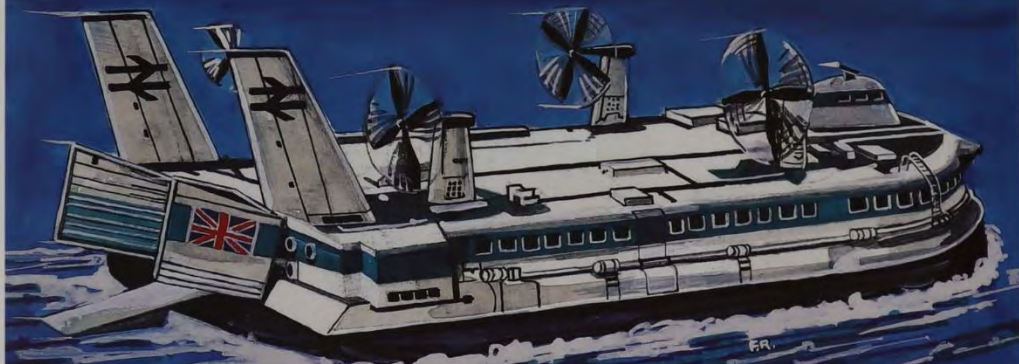

International Year of the Ocean
1998

MARINE LIFE

LESOTHO

International Year of the Ocean
1998

LESOTHO

Birds
1999

BIRDS OF THE WORLD

LESOTHO

Ships

1700 Millennium 2000 GEMS OF THE SEVEN SEAS

THE WORLD'S LARGEST HOVERCRAFT, BUILT BY WESTLAND, IS IN SERVICE BETWEEN BOULOGNE AND DOVER.

SHEAR WATER—a British hydrofoil speedboat for fast service on the English Channel.

ITALIAN SUBMARINE—The Italian submarines used in World War I were of a type created by Cesare Laurenti, with a composite hull.

BRITISH SUBMARINE—The first British submarines were the experimental Holland type. This is an example of Class M of the interwar years.