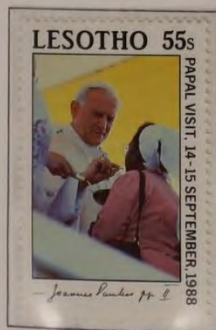

LESOTHO

Discovery of America
1987

QE II's Birthday Issue Overprinted for 40th Wedding Anniversary
1988

Visit of Pope John Paul II
1988