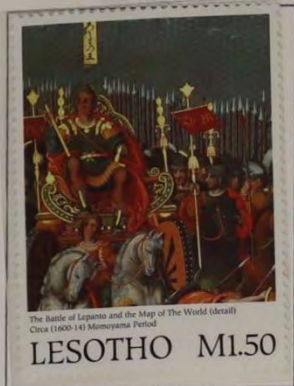

LESOTHO

Phila Nippon '01 - Momoyama Era Portraits
2001