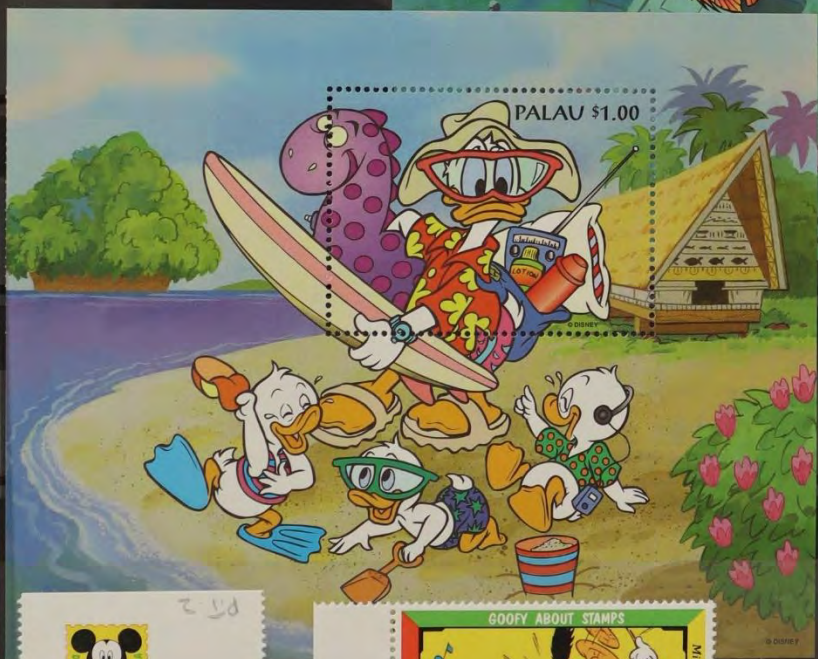

Country Pirate
1940

Mickey and Pluto Visit a World War II Airplane Relic

Mickey and Minnie Explore an Underwater Shipwreck

Walt Disney's SYMPHONY HOUR

© DISNEY

Walt Disney's Symphony Hour

Release date: 1942

Horace and Goofy blow out big!

Walt Disney's Symphony Hour

Release date: 1942

Thrilled with Mickey's orchestra, Mr. Macaroni hires the talented musicians to perform the "Light Calvary Overture" on his radio program. While the sweet sound of cash registers ring in the sponsor's ears, Goofy smashes the instruments in the

elevator. The show must go on, and Mickey's band puts on quite a concert, complete with gadgets, bells and whinnies. It's a surprise to everyone—especially Macaroni—when the crowd goes wild over this "modern music!"