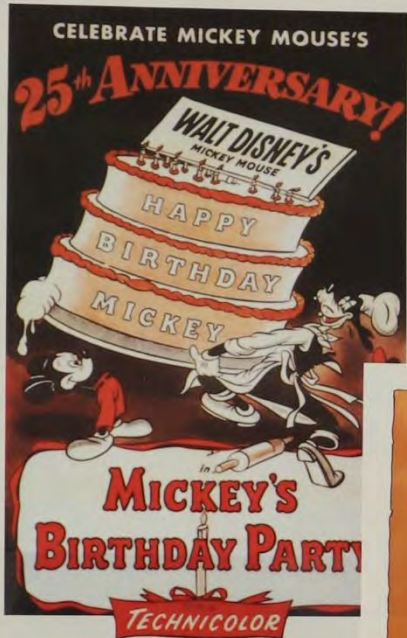

Country Pirate
1940

Mickey and Pluto Visit a World War II Airplane Relic

Mickey and Minnie Explore an Underwater Shipwreck

Walt Disney's SYMPHONY HOUR

© DISNEY

Walt Disney's Symphony Hour

Release date: 1942

Horace and Goofy blow out big!

Walt Disney's Symphony Hour

Release date: 1942

Thrilled with Mickey's orchestra, Mr. Macaroni hires the talented musicians to perform the "Light Calvary Overture" on his radio program. While the sweet sound of cash registers ring in the sponsor's ears, Goofy smashes the instruments in the

elevator. The show must go on, and Mickey's band puts on quite a concert, complete with gadgets, bells and whinnies. It's a surprise to everyone—especially Macaroni—when the crowd goes wild over this "modern music!"