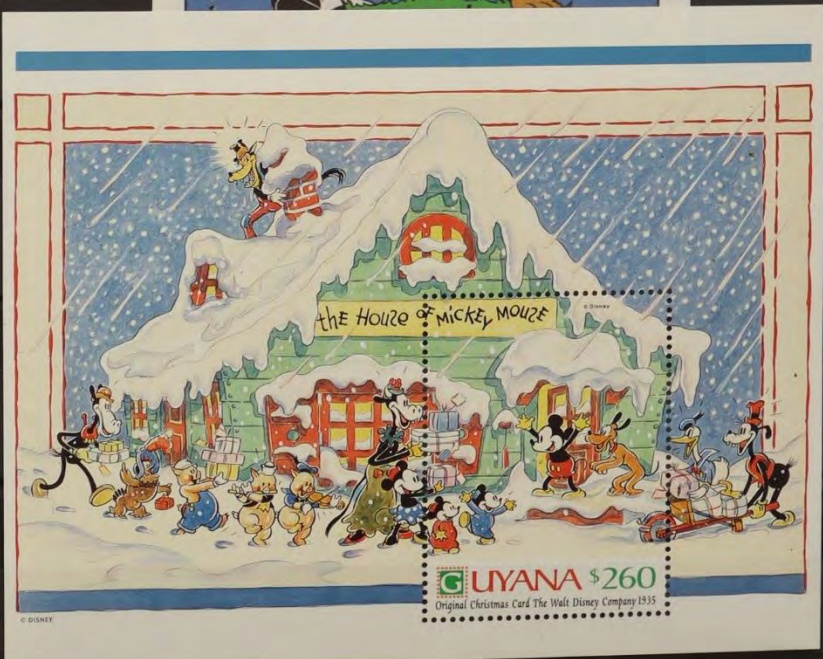

Country Pirate
1940

Mickey and Pluto Visit a World War II Airplane Relic

Mickey and Minnie Explore an Underwater Shipwreck

Walt Disney's SYMPHONY HOUR

© DISNEY

Walt Disney's Symphony Hour

Release date: 1942

Horace and Goofy blow out big!

Walt Disney's Symphony Hour

Release date: 1942

Thrilled with Mickey's orchestra, Mr. Macaroni hires the talented musicians to perform the "Light Calvary Overture" on his radio program. While the sweet sound of cash registers ring in the sponsor's ears, Goofy smashes the instruments in the

elevator. The show must go on, and Mickey's band puts on quite a concert, complete with gadgets, bells and whinnies. It's a surprise to everyone—especially Macaroni—when the crowd goes wild over this "modern music!"