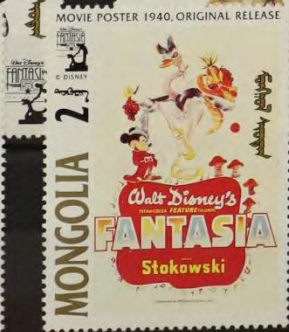

Country Pirate
1940

Mickey and Pluto Visit a World War II Airplane Relic

Mickey and Minnie Explore an Underwater Shipwreck

Walt Disney's SYMPHONY HOUR

© DISNEY

Walt Disney's Symphony Hour

Release date: 1942