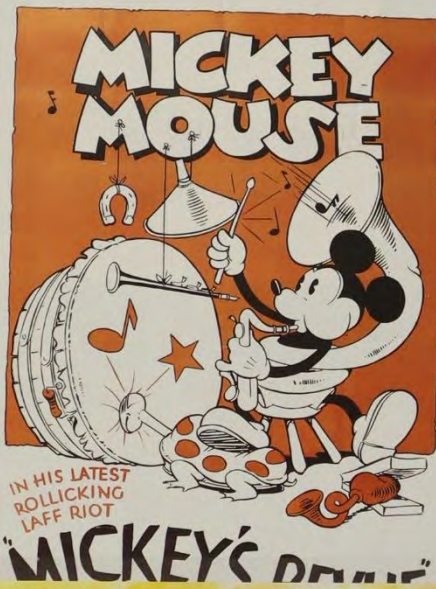

Country Pirate
1940

Mickey and Pluto Visit a World War II Airplane Relic

Mickey and Minnie Explore an Underwater Shipwreck

Walt Disney's SYMPHONY HOUR

© DISNEY

Walt Disney's Symphony Hour

Release date: 1942

Horace and Goofy blow out big!

Walt Disney's Symphony Hour

Release date: 1942

Thrilled with Mickey's orchestra, Mr. Macaroni hires the talented musicians to perform the "Light Calvary Overture" on his radio program. While the sweet sound of cash registers ring in the sponsor's ears, Goofy smashes the instruments in the

elevator. The show must go on, and Mickey's band puts on quite a concert, complete with gadgets, bells and whinnies. It's a surprise to everyone—especially Macaroni—when the crowd goes wild over this "modern music!"