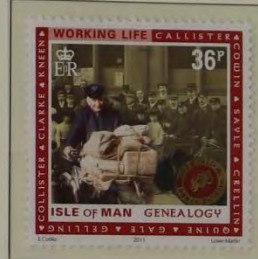

# ISLE OF MAN

2010

State Visit of Pope Benedict XVI to the United Kingdom and the Beatification of Cardinal Newman (1801–90)

Cardinal Newman lying in state in the Oratory Church, Edgbaston. He died on 11 August 1890.

## Wartime Internment Camps of the Isle of Man – Art History

2010.8

# ISLE OF MAN

2011

Genealogy

The Royal Wedding of HRH Prince William of Wales and Miss Catherine Middleton

2011.3