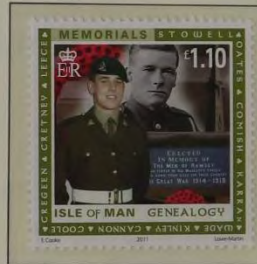

# ISLE OF MAN

2011

Genealogy

The Royal Wedding of HRH Prince William of Wales and Miss Catherine Middleton

2011.3