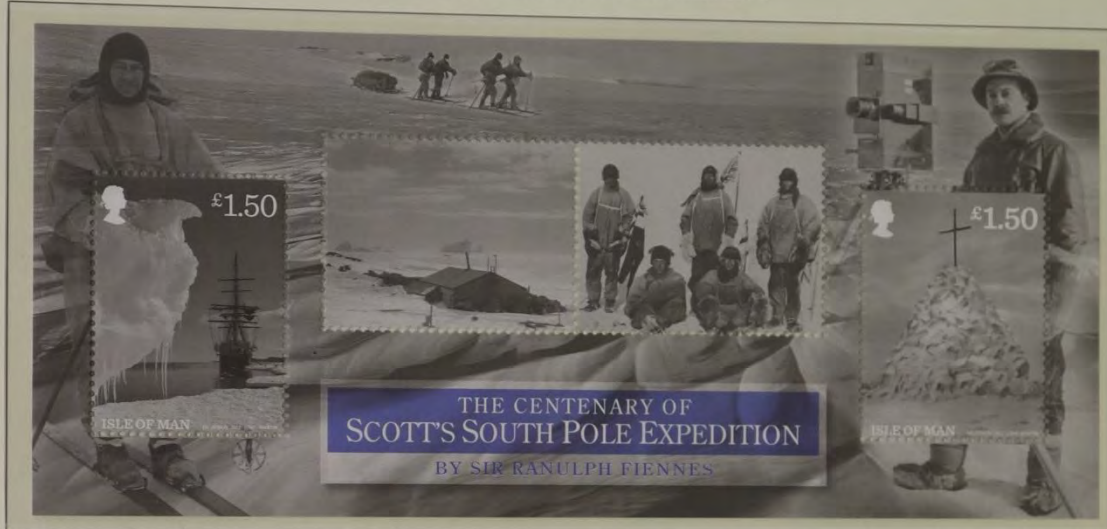

# ISLE OF MAN

2012

HM Queen Elizabeth II – Diamond Jubilee  
Thames Diamond Jubilee Pageant

Centenary of the Sinking of the RMS Titanic

2012.4

# ISLE OF MAN

2012

Centenary of Captain Robert Scott's South Pole Expedition, 1910-13

Isle of Man Christmas Scenes  
*A Time Gone By*

Self-adhesive stamp

Self-adhesive stamp

**Van dit kavel is een deel gefotografeerd.**