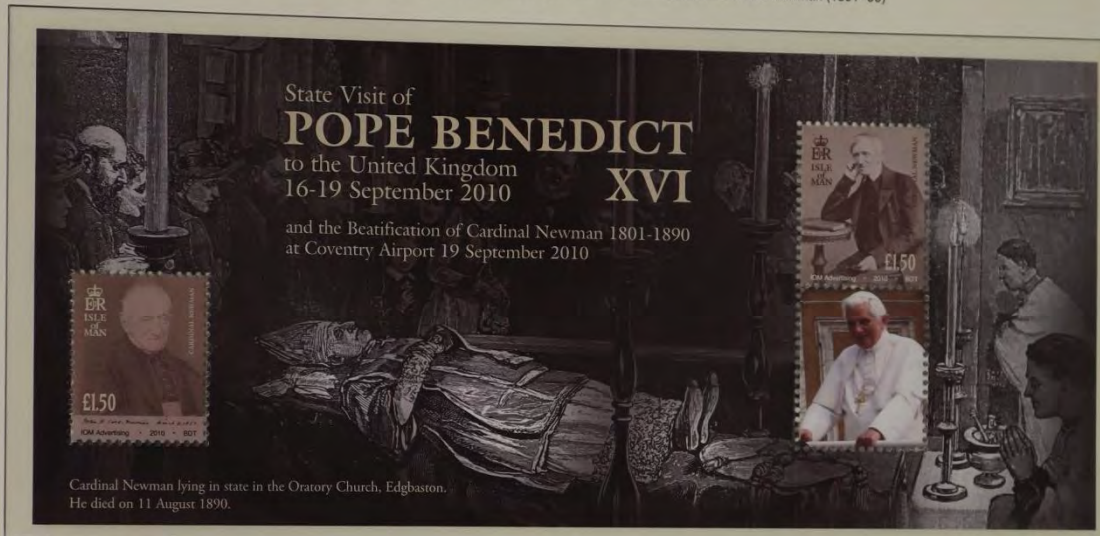

ISLE OF MAN

2010

State Visit of Pope Benedict XVI to the United Kingdom and the Beatification of Cardinal Newman (1801–90)

Cardinal Newman lying in state in the Oratory Church, Edgbaston. He died on 11 August 1890.