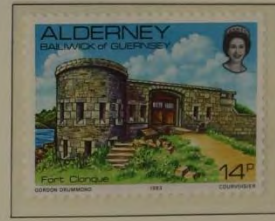

ALDERNEY

1983