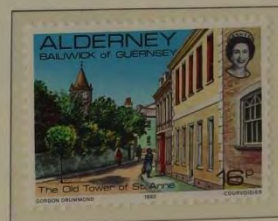

ALDERNEY

1983