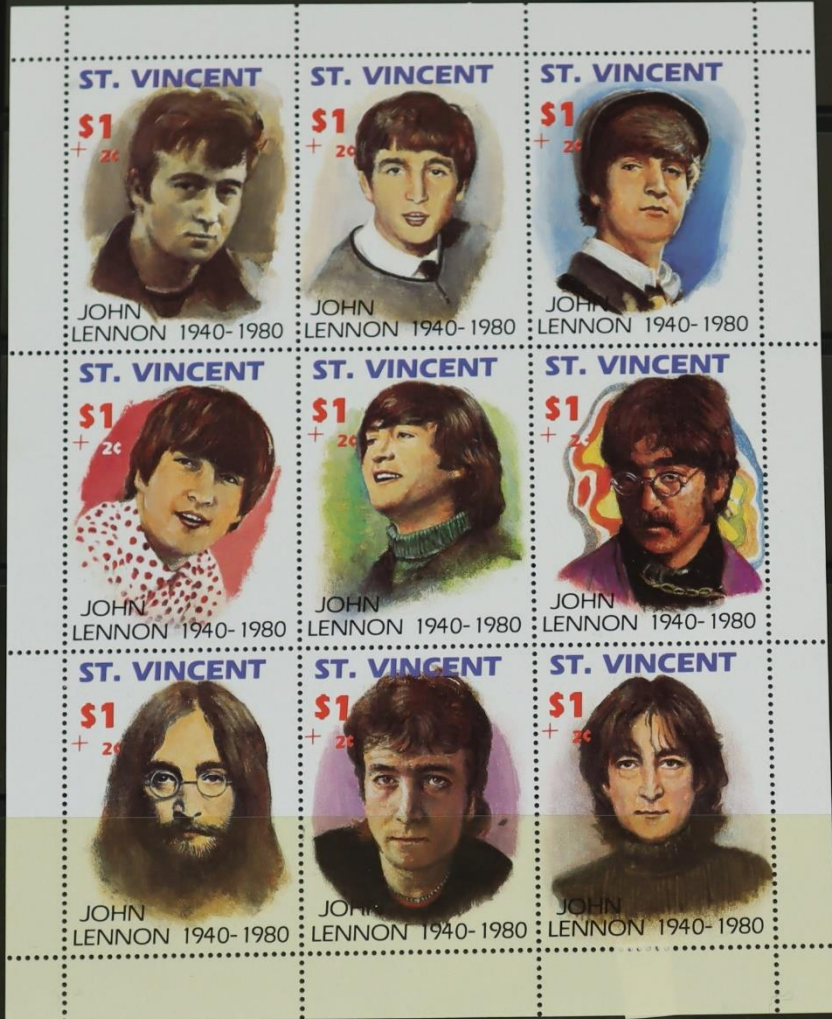

**YOKO MINAMINO**

**1988**

--	--	--	--

**FAMOUS BLACK ENTERTAINERS**

**TANZANIA**

**MICHAEL JACKSON**

LA POSTE  
1990  
La chanson française

# FAMOUS ENTERTAINERS

BOT INTERNATIONAL SECURITY PRINTING LTD

1A 1A 1A 1A

MEMORIAL STAMP

YUJIRO SIGHTINGS

The tiny nation of St. Vincent has just released some sets of Yujiro Ishihara postage stamps in commemoration of the 7th anniversary of this great Japanese actor's death.