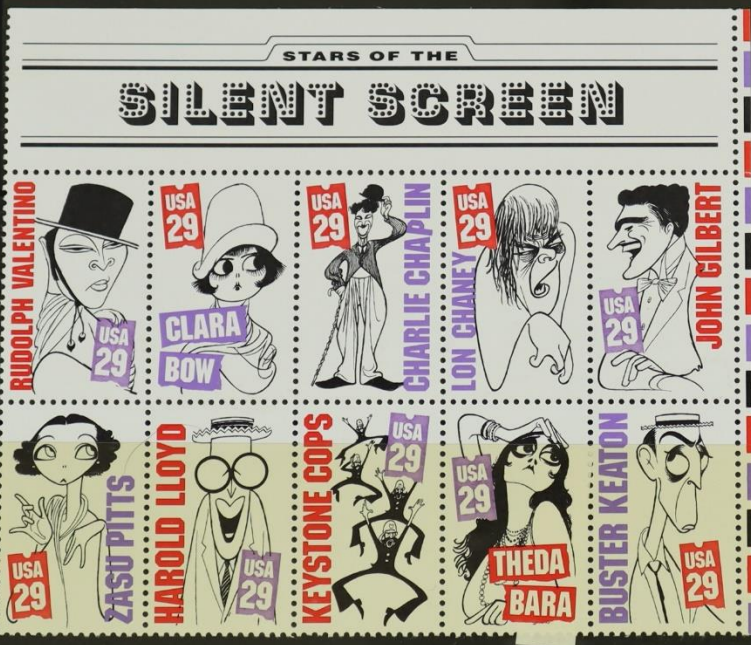

**YOKO MINAMINO**

**1988**

--	--	--	--

**FAMOUS BLACK ENTERTAINERS**

**TANZANIA**

**MICHAEL JACKSON**

LA POSTE  
1990  
La chanson française

# FAMOUS ENTERTAINERS

BOT INTERNATIONAL SECURITY PRINTING LTD

1A 1A 1A 1A

MEMORIAL STAMP

YUJIRO SIGHTINGS

The tiny nation of St. Vincent has just released some sets of Yujiro Ishihara postage stamps in commemoration of the 7th anniversary of this great Japanese actor's death.