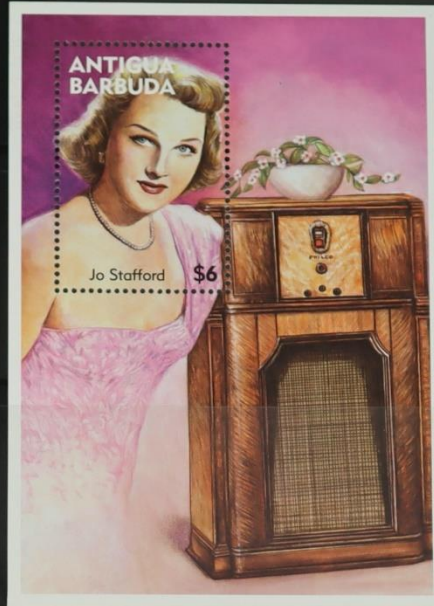

**YOKO MINAMINO**

**1988**

--	--	--	--

**FAMOUS BLACK ENTERTAINERS**

**TANZANIA**

**MICHAEL JACKSON**

LA POSTE  
1990  
La chanson française

# FAMOUS ENTERTAINERS

BOT INTERNATIONAL SECURITY PRINTING LTD

1A 1A 1A 1A

MEMORIAL STAMP

YUJIRO SIGHTINGS

The tiny nation of St. Vincent has just released some sets of Yujiro Ishihara postage stamps in commemoration of the 7th anniversary of this great Japanese actor's death.