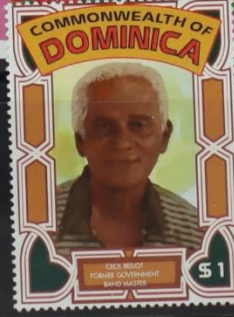

# LEGENDS OF COUNTRY MUSIC

© 1993 ST. VINCENT POSTAL SERVICE

KARL TANNER

# JOHN LENNON

Rock & Roll Legends

Joplin

hendrix

Garcia

50th Anniversary

MEMORIAL STAMP

YUJIRO SIGHTINGS

MEMORIAL STAMP

ST. VINCENT 55c

ST. VINCENT \$1

ST. VINCENT \$2

ST. VINCENT \$2

YUJIRO ISHIHARA

YUJIRO ISHIHARA

YUJIRO ISHIHARA